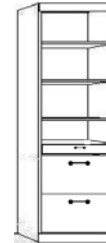

Dimensions:

Closed / Open

QUEEN	\$3,499	88 x 50.5 x 90
Birch		88 x 70 x 90
FULL	\$3,299	84 x 44 x 90
Birch/Oak*		84 x 64 x 90

*Oak available in full size only

Hiddenbed With Hutch on Top

* Pillow Box available in Queen size only

****HIDDENBEDS ACCOMMODATE MATTRESSES UP TO 10" THICK MAXIMUM****

PIERS

Small 16 x 17 x 90
Medium 24 x 17 x 90

OD
Open/Door

\$899
\$999

PT
Open/3 Drawer

\$1,049
\$1,149

PX
Ward/File/
Pencil Drawer
Medium Only
\$1,349

PL
Open/File/
Pencil Drawer
Medium Only
\$1,149

OW
Open/Drawer
w/ Pull Out Tray
\$1,049
\$1,149

PW
Wardrobe/
3 Drawer
Medium Only
\$1,349

BK
Bookcase
\$749
\$849