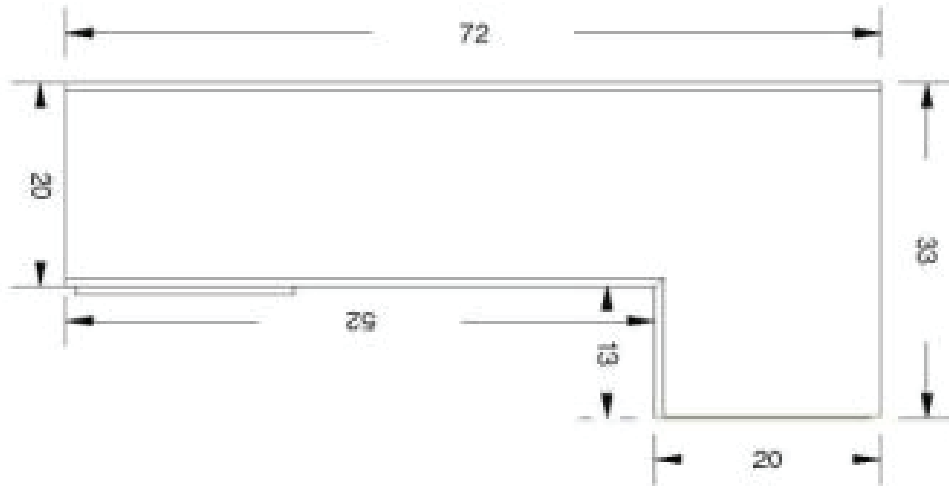

L-Shaped Desk

L-Shaped Desk (Top View)

L-Shaped Desk (Front View)
33 x 72 x 28.5

L-Shaped Desk Hutch (Front View)
33 x 12 x 55.5

The L-Shaped Desk is currently available in the AVALON wallbed style