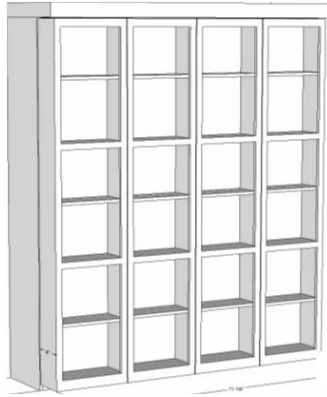

Wallbeds
"n" More

A comfortable extra
bed for any room!

Library Wallbed

Library Bed in Red Cherry

Library in Natural

Library in Espresso

LIBRARY

Retail Price Sheet

Uses Standard Mattress up to 11" Thick

	<u>Standard Finish</u>	<u>Premium Finish</u>	<u>Dimensions</u>	<u>Standard Finish</u>
Queen Wallbed	\$4,199	\$4,599	72.25w x 28d x 92h Opens to 103.25w x 90d	Mocha Espresso Natural Pecan Red Cherry
Full Wallbed	\$4,199	\$4,599	67.5w x 28d x 88h Opens to 98w x 90d	<u>Premium Finish</u> White

Depth of inside the Bookcase is 8"
Shelves hold up to 60# on 1/2 side

Add Crown to Library Bed \$300 / \$350
Add Crown to Piers \$199 / \$210

Add 2 Lights to Bed \$245

Hardware for Piers
Bronze
Brushed Nickel

Pier Cabinets

Small 18 w x 19 d x 88 h Medium 24 w x 19 d x 88 h
(\$ Standard Finish / \$ Premium Finish)

	OD Open Shelves, Door	BK Bookcase	PWM Wardrobe, 3 Drawers
Add 1 light to cabinet \$169			
Small:	\$999 / \$1099	\$929 / \$999	one size only
Medium:	\$1099 / \$1199	\$999 / \$1099	\$1979 / \$2169