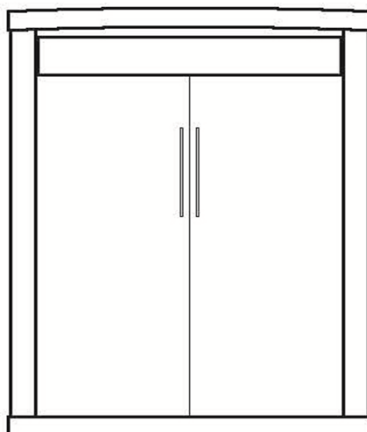

Euro & Euro Deluxe

Retail Price Sheet

Finishes:

- Sunset -S
- Cinnamon -E
- Chocolate -D
- Natural -N
- Maple -M
- Cherry -C
- White -WH*
- *10% Up-Charge

Hardware:

Stainless Bar #3

Euro

Euro Deluxe

Dimensions:

Closed / Open

WE-Q	Euro	
QUEEN	\$2,999	65 x 17.25 x 90
Birch		65 x 86 x 90

WD-Q	Euro Deluxe	
QUEEN	\$3,999	75 x 25 x 90
Birch		75 x 92 x 90

**Can accommodate up to 11" thick mattress

WE PIERS

*All piers come standard 85" tall. Please specify if 90" tall needed.

Small (S) 15.75 x 17.25 x 85

Medium (M) 23.5 x 17.25 x 85

	OD (S or M) Open/Door		PT (S or M) Open/3 Drawer		PXM Wardrobe/File/ Pencil Drawer Medium Only		PLM Open/File/ Pencil Drawer Medium Only
	OW (S or M) Open/Drawer w/ Pull Out Tray		PWM Wardrobe/ 3 Drawer Medium Only		BK (S or M) Bookcase		GC Guest Chest 31.5 x 17.25 x 85 Large Only
	ODM Open/Door Medium Desk Pier			KP Straight Desk 84.5 x 24 x 1.5 + Pedestal 23.5 x 17.25 x 28.5	BFC Rolling File Cart 16 x 17 x 29		
	DPL Large Desk Pier 31.5 x 17.25 x 85			SKP Shaped Desk 84.5 x 24 x .75 + Pedestal 23.5 x 17.25 x 28.5			
		<i>Straight Desk only uses 'ODM' Pier</i>					
		<i>Shaped Desk only uses 'DPL' pier</i>					