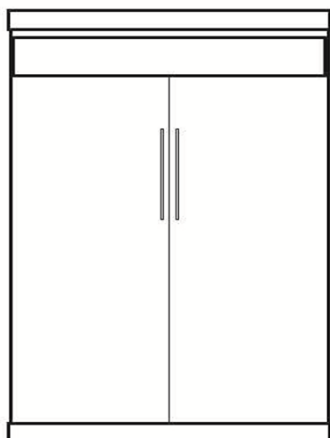

Euro & Euro Deluxe

Retail Price Sheet

Finishes:

- Sunset -S
- Cinnamon -E
- Chocolate -D
- Natural -N
- Maple -M
- Cherry -C
- White -WH*
- *10% Up-Charge

Hardware:

Stainless Bar #3

Euro

Euro Deluxe

Dimensions:

Closed / Open

WE-Q	Euro	
QUEEN	\$2,999	65 x 17.25 x 90
Birch		65 x 86 x 90

WD-Q	Euro Deluxe	
QUEEN	\$3,999	75 x 25 x 90
Birch		75 x 92 x 90

**Can accommodate up to 11" thick mattress

WE PIERS

*All piers come standard 85" tall. Please specify if 90" tall needed.

Small (S) 15.75 x 17.25 x 85

Medium (M) 23.5 x 17.25 x 85

	OD (S or M) Open/Door		PT (S or M) Open/3 Drawer		PXM Wardrobe/File/ Pencil Drawer Medium Only		PLM Open/File/ Pencil Drawer Medium Only
	OW (S or M) Open/Drawer w/ Pull Out Tray		PWM Wardrobe/ 3 Drawer Medium Only		BK (S or M) Bookcase		GC Guest Chest 31.5 x 17.25 x 85 Large Only
	ODM Open/Door Medium Desk Pier			KP Straight Desk 84.5 x 24 x 1.5 + Pedestal 23.5 x 17.25 x 28.5	BFC Rolling File Cart 16 x 17 x 29		
	DPL Large Desk Pier 31.5 x 17.25 x 85			SKP Shaped Desk 84.5 x 24 x .75 + Pedestal 23.5 x 17.25 x 28.5			
		<i>Straight Desk only uses 'ODM' Pier</i>					
		<i>Shaped Desk only uses 'DPL' pier</i>					