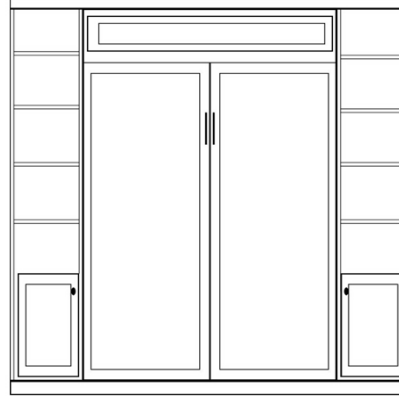

WO-Q
QUEEN
\$3,249
Birch
65 x 17 x 90
65 x 86 x 90

8' Wall Set = Bed with 2 - 16" Door Piers

WO-QS
Queen
Bed/Pier Set
\$4,999
Birch
96 x 17 x 90
96 x 86 x 90

**Can accommodate up to 11" thick mattress

Piers on wall unit cannot be substituted

WO PIERS

*All piers come standard 85" tall. Please specify if 90" tall needed.

- Small (S) 16 x 17 x 85
- Medium (M) 24 x 17 x 85

 <p>OD (S or M) Open/Door</p> <p>*ODM used with Straight Desk</p>	 <p>PT (S or M) Open/3 Drawer</p>	 <p>PXM Wardrobe/File/ Pencil Drawer Medium Only</p>	 <p>PLM Open/File/ Pencil Drawer Medium Only</p>
--	--	---	---

 <p>OW (S or M) Open/Drawer w/ Pull Out Tray</p>	 <p>PWM Wardrobe/ 3 Drawer Medium Only</p>	 <p>BK (S or M) Bookcase</p>	 <p>DPL Large Desk Pier 31.5 x 17.25 x 85</p> <p>**DPL used with Shaped Desk</p>
--	--	--	--

 <p>KP Straight Desk 84.5 x 24 x 1.5 + Pedestal 23.5 x 17.25 x 28.5</p> <p>*Straight Desk only uses 'ODM' Pier</p>
--

 <p>SKP Shaped Desk 84.5 x 24 x .75 + Pedestal 23.5 x 17.25 x 28.5</p> <p>**Shaped Desk only uses 'DPL' pier</p>
