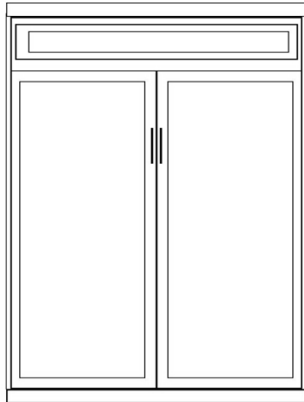

Tahoe

Retail Price Sheet

Finishes:

- Natural -N
- Maple -M
- Cherry -C
- Sunset -S
- Cinnamon -E
- Chocolate -D

White -WH*

*10% Up-Charge

Hardware:

- Stainless Bar #3
- Atherly Bronze #6
- Atherly Nickel #8

WO-Q
QUEEN
\$3,249
Birch
65 x 17 x 90
65 x 86 x 90

8' Wall Set = Bed with 2 - 16" Door Piers

WO-QS
Queen
Bed/Pier Set
\$4,999
Birch
96 x 17 x 90
96 x 86 x 90

**Can accommodate up to 11" thick mattress

Piers on wall unit cannot be substituted

WO PIERS

*All piers come standard 85" tall. Please specify if 90" tall needed.

- Small (S) 16 x 17 x 85
- Medium (M) 24 x 17 x 85

 <p>OD (S or M) Open/Door</p> <p>*ODM used with Straight Desk</p>	 <p>PT (S or M) Open/3 Drawer</p>	 <p>PXM Wardrobe/File/ Pencil Drawer Medium Only</p>	 <p>PLM Open/File/ Pencil Drawer Medium Only</p>
--	--	---	---

 <p>KP Straight Desk 84.5 x 24 x 1.5 + Pedestal 23.5 x 17.25 x 28.5</p> <p>*Straight Desk only uses 'ODM' Pier</p>
--

 <p>SKP Shaped Desk 84.5 x 24 x .75 + Pedestal 23.5 x 17.25 x 28.5</p> <p>**Shaped Desk only uses 'DPL' pier</p>
