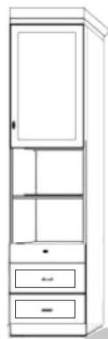

## PIER CABINETS

Heritage pier cabinets are made in the U.S. from solid birch and veneers on ply-core. Drawers have full extension glides and the wardrobe door(s) conceal a clothes valet along with an adjustable shelf. Piers are 85" tall (F), for a step down look.

When ordering piers please indicate on which side of the wallbed the pier is going (left or right side facing).

**HARDWARE OPTIONS:** #1 Brass, #2 Nickel Cup, #3 Stainless Bar, #4 Black Cup, #5 Mission, #6 Atherly Bronze, #7 Twisted Bronze or #8 Atherly Nickel.

### Large Wardrobe

Two drawers, tilt down tray, two upper doors concealing a clothes hangar bar and adjustable shelf.

**HPWU**  
34.5w x 18.5d x 85h  
WT 165 / 30 CUFT

**\$1,699**

### Two Drawers With Door

Two drawers, pull out tray, upper door with an adjustable shelf inside.

**HPUF**  
26.5w x 19.5d x 85h  
WT 160 / 23 CUFT

**\$1,499**