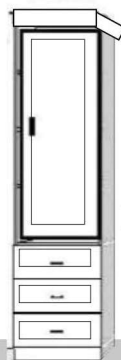

### Two Drawers With Door

Two drawers, pull out tray, upper door with an adjustable shelf inside.

**HPUF**  
26.5w x 19.5d x 85h  
WT 160 / 23 CUFT

**\$1,499**

### Three Drawer

Three drawers, with open adjustable shelves above.

**HPCF** 165/30 34.5w x 19.5d x 85h  
**HPTF** 122/23 26.5w x 19.5d x 85h  
**HTFS** 90/11 18.5w x 19.5d x 85h

**\$1,399 / \$1,339 / \$1,299**

### Pull Out Tray

Two drawers, Pull out tray surface, with open adjustable shelves above.

**HPNF** 122/23 26.5w x 19.5d x 85h  
**HNFS** 90/11 18.5w x 19.5d x 85h

**\$1,399 / \$1,279**

### Mini Wardrobe

Three drawers, upper door with clothes valet and shelf inside. (left or right handle)

**HPWF** 26.5w x 18.5d x 85h  
WT 127 / 23 CUFT

**\$1,599**