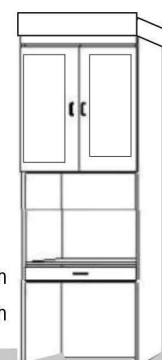

### File Pier

Two drawers, pencil drawer, with open adjustable shelves above.

**HPLF** 122/23 26.5w x 19.5d x 85h  
**HLFS** 90/11 18.5w x 19.5d x 85h

**\$1,399 / \$1,279**

### Bookcase

Center fixed shelf with additional adjustable shelves.

**HPBF** 82/23 26.5w x 19.5d x 85h  
**HBFS** 80/11 18.5w x 19.5d x 85h

**\$899 / \$849**

**Peninsula Desk** Lateral file drawer, medium drawer and pencil drawer with 84" long desktop. Require HPCF to receive the desktop.

**HFD**-24w x 17d x 29h  
84" long desktop

**straight desk: \$799**  
**shaped desk: \$899**

### Door Pier

One lower door with open adjustable shelves above.

**\$1,179 / \$1,079**

**HPCF** 88/23 26.5w x 19.5d x 85h  
**HCFS** 80/11 18.5w x 19.5d x 85h