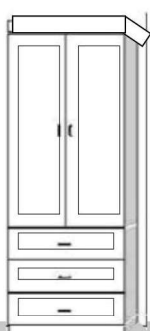

## HV50- QUEEN SIZE WALLBED \$3,599

70"w x 24.5"d x 90"h projects into room 92" when bed is open  
Accepts a standard Queen Size Mattress, not to exceed 11" deep (not included.)

## PIER CABINETS

Heritage pier cabinets are made in the U.S. from solid birch and veneers on ply-core. Drawers have full extension glides and the wardrobe door(s) conceal a clothes valet along with an adjustable shelf. Piers are 85" tall (F), for a step down look.

### Large Wardrobe

Two drawers, tilt down tray, two upper doors concealing a clothes hangar bar and adjustable shelf.

**HPWU**  
34.5w x 18.5d x 85h  
WT 165 / 30 CUFT

**\$1,699**

### Two Drawers With Door

Two drawers, pull out tray, upper door with an adjustable shelf inside.

**HPUF**  
26.5w x 19.5d x 85h  
WT 160 / 23 CUFT

**\$1,499**