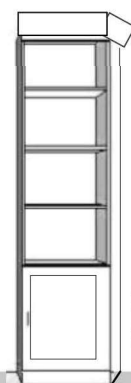

### File Wardrobe

Two drawers, pull out tray, upper door with clothes valet and shelf inside. (left or right handle)

**HPXF** 26.5w x 19.5d x 85h  
WT 127 / 23 CUFT

**\$1,599**

### File Pier

Two drawers, pencil drawer, with open adjustable shelves above.

**HPLF** 122/23 26.5w x 19.5d x 85h  
**HLFS** 90/11 18.5w x 19.5d x 85h

**\$1,399 / \$1,279**

### Bookcase

Center fixed shelf with additional adjustable shelves.

**HPBF** 82/23 26.5w x 19.5d x 85h  
**HBFS** 80/11 18.5w x 19.5d x 85h

**\$899 / \$849**

**Peninsula Desk** Lateral file drawer, medium drawer and pencil drawer with 84" long desktop. Require HPCF to receive the desktop.

**HFD**-24w x 17d x 29h  
84" long desktop

**straight desk: \$799**  
**shaped desk: \$899**