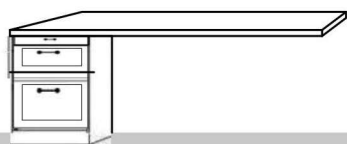

### File Wardrobe

Two drawers, pull out tray, upper door with clothes valet and shelf inside. (left or right handle)

**HPXF** 26.5w x 19.5d x 85h  
WT 127 / 23 CUFT

**\$1,599**

### File Pier

Two drawers, pencil drawer, with open adjustable shelves above.

**HPLF** 122/23 26.5w x 19.5d x 85h  
**HLFS** 90/11 18.5w x 19.5d x 85h

**\$1,399 / \$1,279**

### Bookcase

Center fixed shelf with additional adjustable shelves.

**HPBF** 82/23 26.5w x 19.5d x 85h  
**HBFS** 80/11 18.5w x 19.5d x 85h

**\$899 / \$849**

**Peninsula Desk** Lateral file drawer, medium drawer and pencil drawer with 84" long desktop. Require HPCF to receive the desktop.