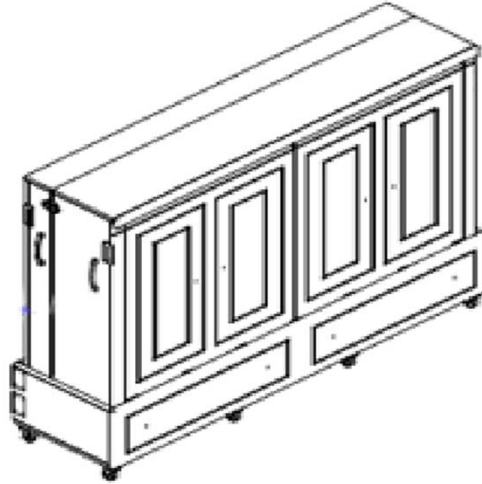

# Mobile Bed

## Retail Price Sheet

**Finishes:**

Chocolate  
 Carmel

**Hardware:**

Black Handles & Knobs

**Dimensions:**

		Closed / Open
<b><u>QUEEN</u></b>	\$1,999	64 x 17 x 46
	Birch	64 x 84 x 22
<b><u>FULL</u></b>	\$1,899	58 x 17 x 43
	Birch	58 x 78 x 22