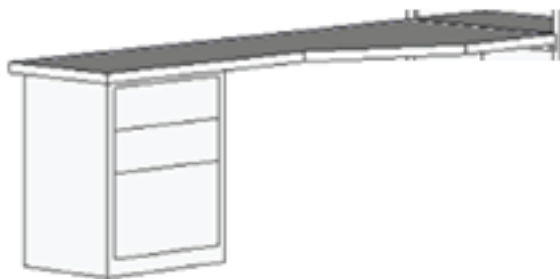

Shaped Desk

The below Straight Desk is currently available in these styles:
BARRINGTON, EURO, MISSION, NANTUCKET, TAHOE, WOODLAND

DPL Large Desk Pier
(Required for Shaped Desk)
31.5 x 17.25 x 85

Shaped Desk (TopView)
84.5 x 24 x 1.5

Shaped Desk Pedestal
23.5 x 17.25 x 28.5

The below Shaped Desk is currently available in these styles:
AVALON

Shaped Desk
84.5 x 31.5 x .75

Pedestal
23.5 x 17.25 x 28.5

DPL Open 2 Door Large Desk Pier
(Required for Shaped Desk)
31.5 x 17.25 x 85