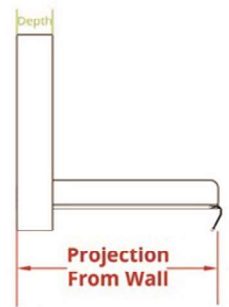

Mattress	Width	Height	Depth	Projection From Wall	Sofa Width	Sofa Depth
Twin	69 1/4"	83"	16"	85"	54"	28.5"
Twin X-Long	69 1/4"	88"	16"	90"	54"	28.5"
Full	84 1/4"	83"	16"	85"	69"	28.5"
Queen	90 1/4"	88"	16"	90"	75"	28.5"
King	106 1/4"	88"	16"	90"	91"	28.5"

Side Hutch is 20 3/4" Wide

Accommodates any standard U.S. mattress sizes up to 11" thick.