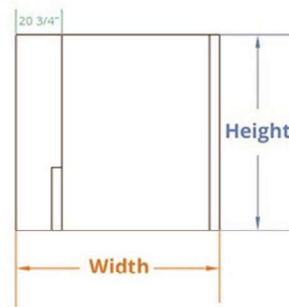

Mattress	Width	Height	Depth	Projection From Wall	Sofa Width	Sofa Depth
Twin	69 1/4"	83"	16"	85"	54"	28.5"
Twin X-Long	69 1/4"	88"	16"	90"	54"	28.5"
Full	84 1/4"	83"	16"	85"	69"	28.5"
Queen	90 1/4"	88"	16"	90"	75"	28.5"
King	106 1/4"	88"	16"	90"	91"	28.5"

Side Hutch is 20 3/4" Wide

Accommodates any standard U.S. mattress sizes up to 11" thick.