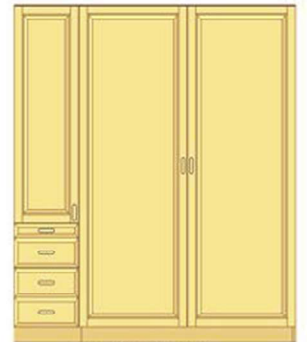

Sofa Wallbed w/1 Pier

Retail Price Sheet

Starting at
\$3185

Add Coffee Table \$500

Premium 1 Hutch shelves only

Premium 1 Hutch door bottom

Premium 1 Hutch doors bottom and top

Premium 1 Hutch 3 drawers, pull-out nightstand

Premium 1 Hutch 3 drawers, pull-out nightstand, top door

White

Black

Maple

Medium Sycamore

Mahogany

Chocolate

High Gloss White