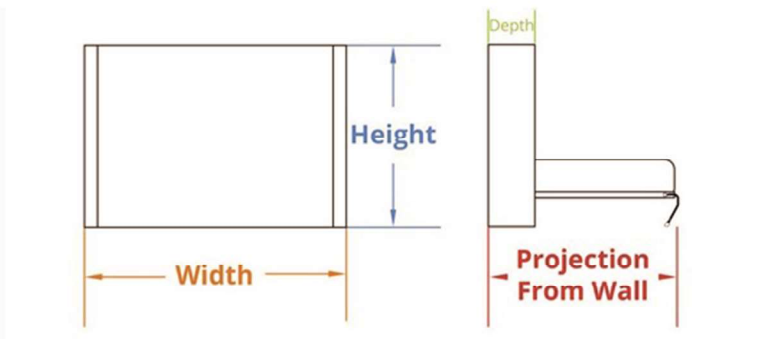

Wallbeds
"n" More

A comfortable extra bed for any room!

Sofa Wallbed - Horizontal

Retail Price Sheet

Starting at
\$3530

White	Black	Maple	Medium Sycamore	Mahogany
Chocolate	High Gloss White	Linear Ash (Textured)	Marshmallow Vinyl New Color!	Black Vinyl New Color!
Cashmere New Color!	Pure Magic	Taylor Felt Grey	Taylor Chalk	Hardware Finishes

Mattress	Width	Height	Depth	Projection From Wall	Sofa Width	Sofa Depth
Twin	89.5"	48"	16"	49"	89.5"	28.5"
Twin X-Long	94.5"	48"	16"	49"	94.5"	28.5"
Full	89.5"	63"	16"	64"	89.5"	28.5"
Queen	94.5"	68"	16"	70"	94.5"	28.5"

Accommodates any standard U.S. mattress sizes up to 11" thick.