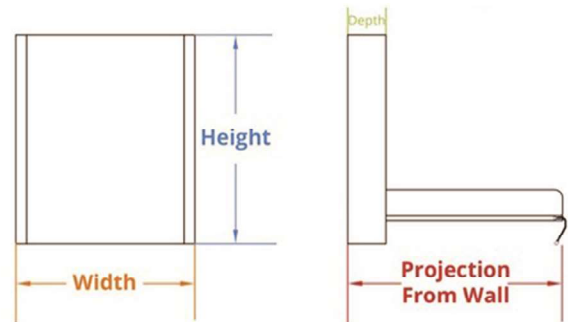

Mattress	Width	Height	Depth	Projection From Wall	Sofa Width	Sofa Depth
Twin	54"	83"	16"	85"	54"	28.5"
Twin X-Long	54"	88"	16"	90"	54"	28.5"
Full	69"	83"	16"	85"	69"	28.5"
Queen	75"	88"	16"	90"	75"	28.5"
King	91"	88"	16"	90"	91"	28.5"