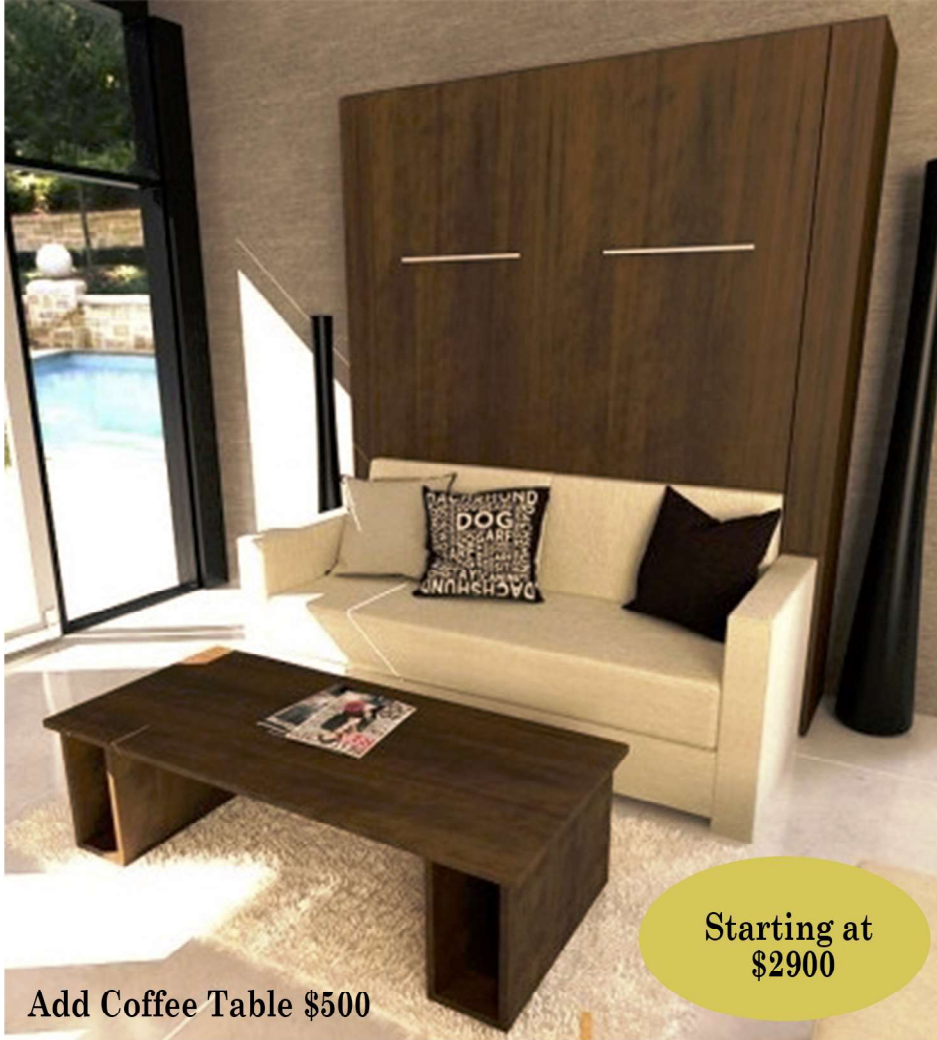

**Wallbeds**  
"n" More

A comfortable extra bed for any room!

# Sofa Wallbed

## Retail Price Sheet

Starting at  
**\$2900**

Add Coffee Table \$500

White	Black	Maple	Medium Sycamore	Mahogany
Chocolate	High Gloss White	Linear Ash (Textured)	Marshmallow Vinyl <b>New Color!</b>	Black Vinyl <b>New Color!</b>
Cashmere <b>New Color!</b>	Pure Magic	Taylor Felt Grey	Taylor Chalk	Chrome Pull
				Brushed Nickel Pull
				Oil Rubbed Bronze Pull
				<b>Hardware Finishes</b>

Accommodates any standard U.S. mattress sizes up to 11" thick.