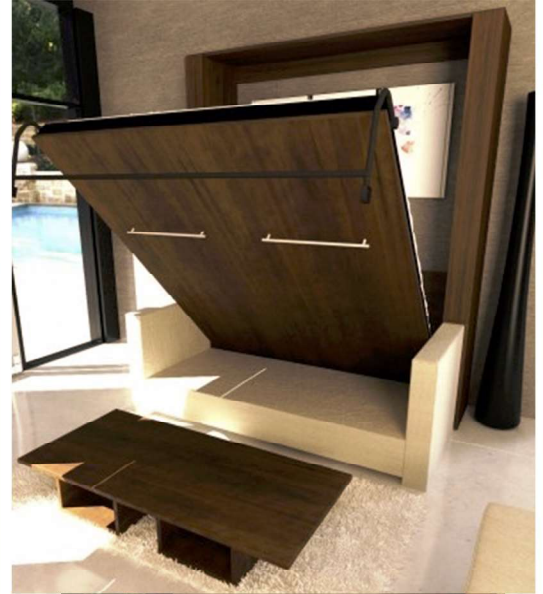

**Wallbeds**  
"n" More

A comfortable extra bed for any room!

# Sofa Wallbed

## Retail Price Sheet

Starting at  
**\$2900**

Add Coffee Table \$500

White	Black	Maple	Medium Sycamore	Mahogany
Chocolate	High Gloss White	Linear Ash (Textured)	Marshmallow Vinyl <b>New Color!</b>	Black Vinyl <b>New Color!</b>
Cashmere <b>New Color!</b>	Pure Magic	Taylor Felt Grey	Taylor Chalk	Chrome Pull
				Brushed Nickel Pull
				Oil Rubbed Bronze Pull
				<b>Hardware Finishes</b>

Accommodates any standard U.S. mattress sizes up to 11" thick.