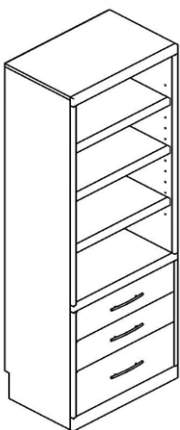

Straight Desk

The below Straight Desk is currently available in these styles:
BARRINGTON, EURO, MISSION, NANTUCKET, TAHOE, WOODLAND

ODM Medium Desk Pier (Required for Straight Desk)
23.5 x 17.25 x 85

Straight Desk (TopView)
84.5 x 24 x 1.5

Straight Desk Pedestal
23.5 x 17.25 x 28.5

The below Straight Desk is currently available in these styles:
AVALON

ODM Medium Desk Pier (Required for Straight Desk)
23.5 x 17.25 x 85

Straight Desk
84.5 x 24 x 1.5

Pedestal
23.5 x 17.25 x 28.5

The below Straight Desk is currently available in these styles:
CASPIAN, TUSCANY, VENICE

OD Open Door or
OW Open Drawer
(Required for Straight Desk)
25.5 x 10.25 x 78

Straight Desk
20 x 59.35 x 30