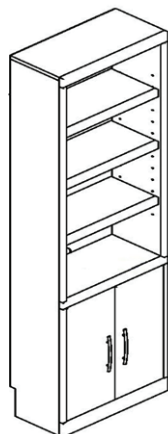

Straight Desk

The below Straight Desk is currently available in these styles:
BARRINGTON, EURO, MISSION, NANTUCKET, TAHOE, WOODLAND

ODM Medium Desk Pier (Required for Straight Desk)
23.5 x 17.25 x 85

Straight Desk (TopView)
84.5 x 24 x 1.5

Straight Desk Pedestal
23.5 x 17.25 x 28.5

The below Straight Desk is currently available in these styles:
AVALON

ODM Medium Desk Pier (Required for Straight Desk)
23.5 x 17.25 x 85

Straight Desk
84.5 x 24 x 1.5

Pedestal
23.5 x 17.25 x 28.5

The below Straight Desk is currently available in these styles:
CASPIAN, TUSCANY, VENICE

OD Open Door or
OW Open Drawer
(Required for Straight Desk)
25.5 x 10.25 x 78

Straight Desk
20 x 59.35 x 30