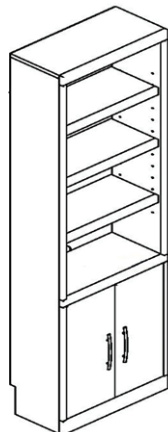

Straight Desk

The below Straight Desk is currently available in these styles:
BARRINGTON, EURO, MISSION, NANTUCKET, TAHOE, WOODLAND

ODM Medium Desk Pier (Required for Straight Desk)
23.5 x 17.25 x 85

Straight Desk (TopView)
84.5 x 24 x 1.5

Straight Desk Pedestal
23.5 x 17.25 x 28.5

The below Straight Desk is currently available in these styles:
AVALON

ODM Medium Desk Pier (Required for Straight Desk)
23.5 x 17.25 x 85

Straight Desk
84.5 x 24 x 1.5

Pedestal
23.5 x 17.25 x 28.5

The below Straight Desk is currently available in these styles:
CASPIAN, TUSCANY, VENICE

OD Open Door or
OW Open Drawer
(Required for Straight Desk)
25.5 x 10.25 x 78

Straight Desk
20 x 59.35 x 30