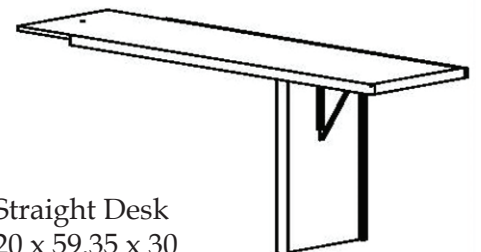

Straight Desk

The below Straight Desk is currently available in these styles:
BARRINGTON, EURO, MISSION, NANTUCKET, TAHOE, WOODLAND

ODM Medium Desk Pier (Required for Straight Desk)
23.5 x 17.25 x 85

Straight Desk (TopView)
84.5 x 24 x 1.5

Straight Desk Pedestal
23.5 x 17.25 x 28.5

The below Straight Desk is currently available in these styles:
AVALON

ODM Medium Desk Pier (Required for Straight Desk)
23.5 x 17.25 x 85

Straight Desk
84.5 x 24 x 1.5

Pedestal
23.5 x 17.25 x 28.5

The below Straight Desk is currently available in these styles:
CASPIAN, TUSCANY, VENICE

OD Open Door or
OW Open Drawer
(Required for Straight Desk)
25.5 x 10.25 x 78

Straight Desk
20 x 59.35 x 30