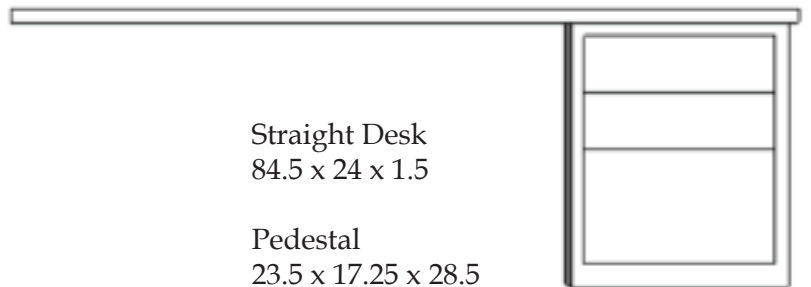

Straight Desk

The below Straight Desk is currently available in these styles:
BARRINGTON, EURO, MISSION, NANTUCKET, TAHOE, WOODLAND

ODM Medium Desk Pier (Required for Straight Desk)
23.5 x 17.25 x 85

Straight Desk (TopView)
84.5 x 24 x 1.5

Straight Desk Pedestal
23.5 x 17.25 x 28.5

The below Straight Desk is currently available in these styles:
AVALON

ODM Medium Desk Pier (Required for Straight Desk)
23.5 x 17.25 x 85

Straight Desk
84.5 x 24 x 1.5

Pedestal
23.5 x 17.25 x 28.5

The below Straight Desk is currently available in these styles:
CASPIAN, TUSCANY, VENICE

OD Open Door or
OW Open Drawer
(Required for Straight Desk)
25.5 x 10.25 x 78

Straight Desk
20 x 59.35 x 30