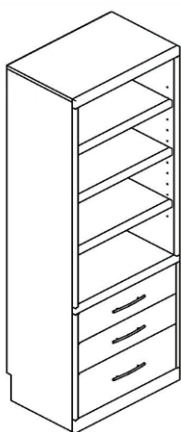

Straight Desk

The below Straight Desk is currently available in these styles:
BARRINGTON, EURO, MISSION, NANTUCKET, TAHOE, WOODLAND

ODM Medium Desk Pier (Required for Straight Desk)
23.5 x 17.25 x 85

Straight Desk (TopView)
84.5 x 24 x 1.5

Straight Desk Pedestal
23.5 x 17.25 x 28.5

The below Straight Desk is currently available in these styles:
AVALON

ODM Medium Desk Pier (Required for Straight Desk)
23.5 x 17.25 x 85

Straight Desk
84.5 x 24 x 1.5

Pedestal
23.5 x 17.25 x 28.5

The below Straight Desk is currently available in these styles:
CASPIAN, TUSCANY, VENICE

OD Open Door or
OW Open Drawer
(Required for Straight Desk)
25.5 x 10.25 x 78

Straight Desk
20 x 59.35 x 30