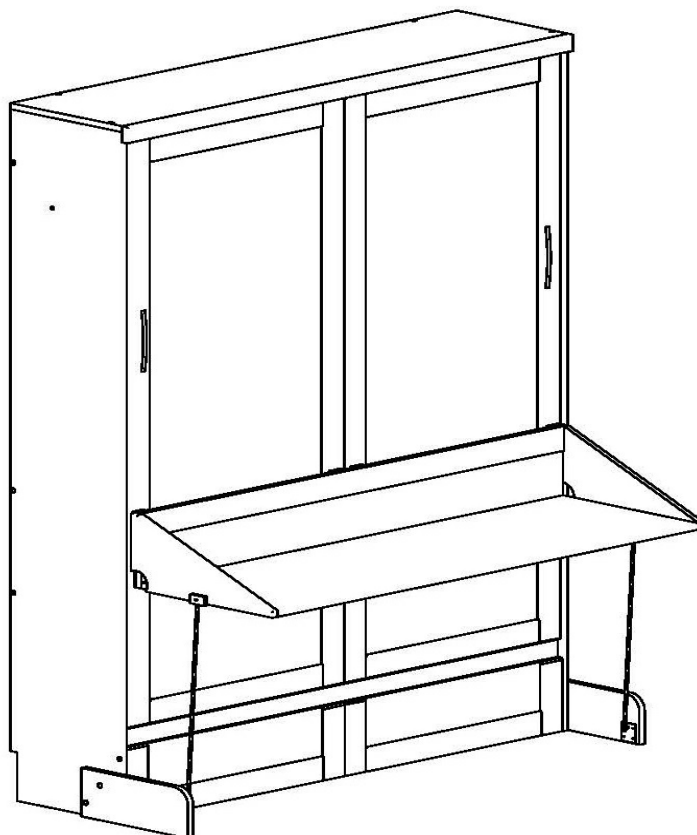

Caspian Deskbed

Retail Price Sheet

Finishes:

Chocolate

Wood:

Paulownia

Hardware:

See Below