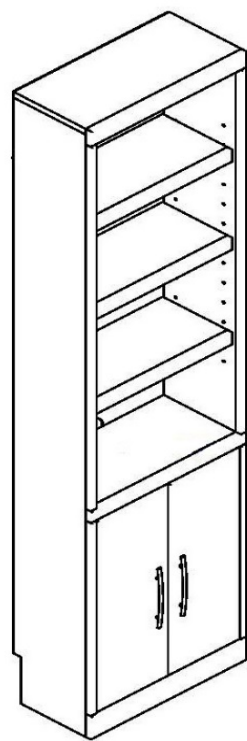

## Retail Price Sheet

**Finishes:**

Chocolate

**Wood:**

Paulownia

**Hardware:**

See Below

**QUEEN**  
**\$2,799**

**Dimensions:**

Closed / Open  
65 x 36.5 x 86  
63 x 92 x 86

**\*\*All beds and piers are shipped with a complete set of BOTH Brushed Nickel AND Black Handles  
Items on desk up to height of 9" tall and 25 lbs. maximum.**

**PIERS**

W x D x H

**OD**  
**Open/Door**  
**20.5 x 10.25 x 78**

**\*THE OPEN/DRAWER PIER WILL NOT OPEN WHEN PAIRED WITH THE VERTICAL DESK BED**

**DK**  
**Desk**  
**20 x 59.25 x 30**