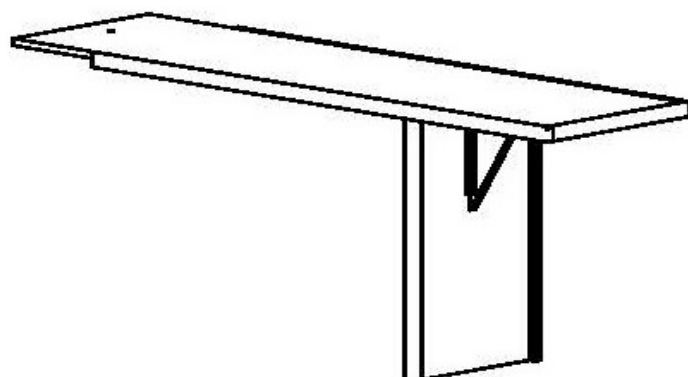

**Dimensions:**

Closed / Open  
65 x 36.5 x 86  
63 x 92 x 86

**\*\*All beds and piers are shipped with a complete set of BOTH Brushed Nickel AND Black Handles  
Items on desk up to height of 9" tall and 25 lbs. maximum.**

**PIERS**

W x D x H

**OD**  
**Open/Door**  
**20.5 x 10.25 x 78**

**\*THE OPEN/DRAWER PIER WILL NOT OPEN WHEN PAIRED WITH THE VERTICAL DESK BED**

**DK**  
**Desk**  
**20 x 59.25 x 30**