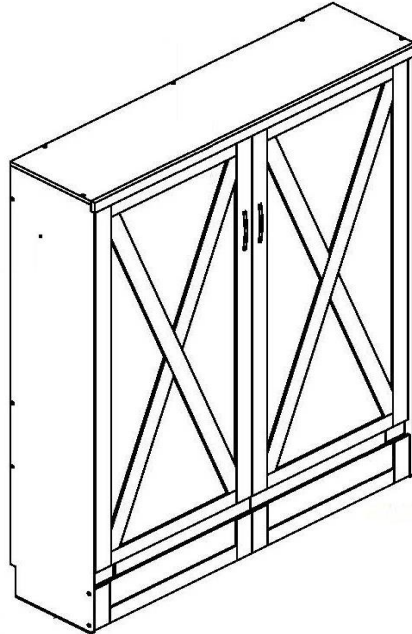

Wallbeds
"n" More

A comfortable extra
bed for any room!

Barn Door

Retail Price Sheet

Finish:

Rift Tawney -FT

Wood:

Paulownia

Hardware:

Rustic Black

Dimensions:

Closed / Open

<u>1B</u>	
Queen	63"w x 16.5"d x 86"h
\$2,499	63"w x 88"d x 86"h

1B PIER

		<p>DWM Deluxe Pier 2 Piece Door/Open/3 Drawer 23.75"w x 15.75"d x 78h</p> <p>\$1,199</p> <p>Pier Top 23.75"w x 12"d x 48.75"h</p> <p>Pier Bottom 23.75"w x 15.5"d x 29.25"h</p> <p>Comes in 2 pieces: (Not sold separately)</p>
--	--	--