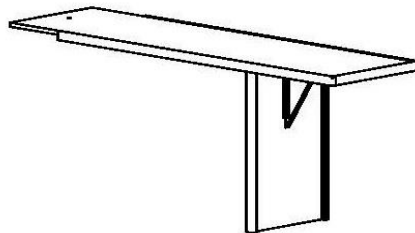

**Dimensions:**

- Closed / Open
- 63 x 16.5 x 86
- 63 x 92 x 86

**\*\*All beds and piers are shipped with a complete set of BOTH Brushed Nickel AND Black Handles**

**PIERS**

W x D x H

**OD**  
**Open/Door**  
**20.5 x 10.25 x 78**  
**\$799.00**

**Deluxe Pier 2 Piece**  
**OW2**  
**Open/2 Drawer**  
**20.5 x 15.75 x 78**  
**\$1,199.00**  
**Pier Top**  
**20.5 x 12 x 48.75**  
  
**Pier Bottom**  
**20.5 x 15.75 x 29.25**  
  
**Comes in 2 pieces:**  
**(Not sold separately)**