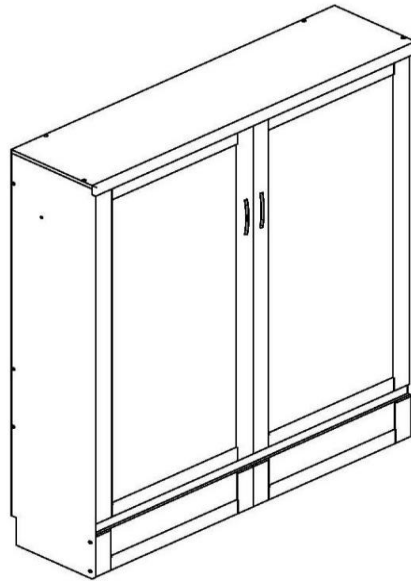

Caspian

Retail Price Sheet

Finishes:

- Grey
- Chocolate
- Nutmeg
- White

Wood:

- Paulownia

Hardware:

- See Below

QUEEN
$2,399

Dimensions:

- Closed / Open
- 63 x 16.5 x 86
- 63 x 92 x 86

**All beds and piers are shipped with a complete set of BOTH Brushed Nickel AND Black Handles

PIERS

W x D x H