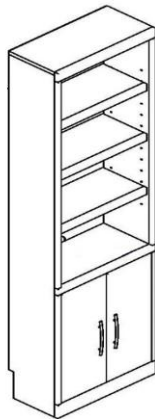

**Dimensions:**

- Closed / Open
- 63 x 16.5 x 86
- 63 x 92 x 86

**\*\*All beds and piers are shipped with a complete set of BOTH Brushed Nickel AND Black Handles**

**PIERS**

W x D x H

**OD**  
**Open/Door**  
**20.5 x 10.25 x 78**  
**\$799.00**

**Deluxe Pier 2 Piece**  
**OW2**  
**Open/2 Drawer**  
**20.5 x 15.75 x 78**  
**\$1,199.00**  
**Pier Top**  
**20.5 x 12 x 48.75**  
  
**Pier Bottom**  
**20.5 x 15.75 x 29.25**  
  
**Comes in 2 pieces:**  
**(Not sold separately)**

**DK**  
**Desk**  
**20 x 59.25 x 30**  
**\$399.00**