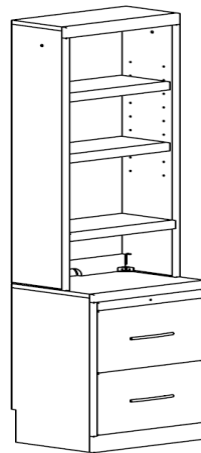

**Dimensions:**

- Closed / Open
- 63 x 16.5 x 86
- 63 x 92 x 86

**\*\*All beds and piers are shipped with a complete set of BOTH Brushed Nickel AND Black Handles**

**PIERS**

W x D x H

**OD**  
**Open/Door**  
**20.5 x 10.25 x 78**  
**\$799.00**

**Deluxe Pier 2 Piece**  
**OW2**  
**Open/2 Drawer**  
**20.5 x 15.75 x 78**  
**\$1,199.00**  
**Pier Top**  
**20.5 x 12 x 48.75**  
  
**Pier Bottom**  
**20.5 x 15.75 x 29.25**  
  
**Comes in 2 pieces:**  
**(Not sold separately)**

**DK**  
**Desk**  
**20 x 59.25 x 30**  
**\$399.00**