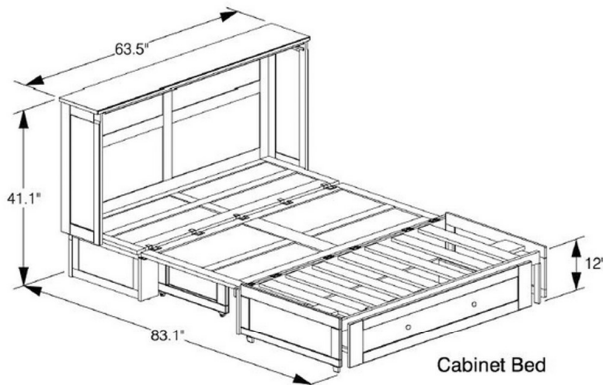

### Dimensions:

Closed / Open

**QUEEN** \$2699  
Chocolate or Gray

63.5w x 24d x 41h  
63.5w x 83d x 41h

- Large Rolling Storage Drawer
- Higher Sleep Platform
- Built-in Dual Power/USB module
- Solid Hardwood Construction
- Shallow Sleep Enclosure
- Base and side trays packed inside Fully Assembled Cabinet
- Tri-Fold Premium Gel Memory Foam Queen Mattress
- Flip up side trays/nightstands
- Available in Stonewash Grey and Chocolate finishes