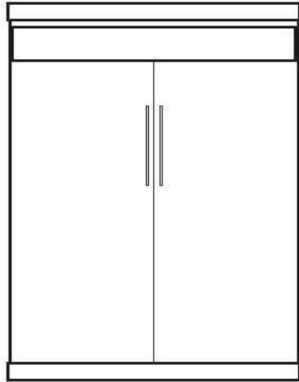

Euro & Euro Deluxe

Retail Price Sheet

Finishes:

- Grey Bark-GB
- Gray - G
- Sunset -S
- Cinnamon -E
- Chocolate -D
- Natural -N
- Maple -M
- Cognac Red - R
- Caramel - B

**White - WH

**10% Upcharge

Euro