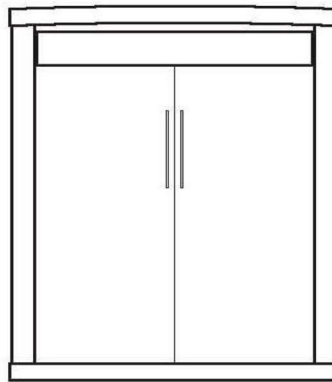

Euro Deluxe

Dimensions:

Closed / Open

WE-Q	Euro	
QUEEN	$3,299	65 x 17.25 x 90
Birch		65 x 86 x 90

WD-Q	Euro Deluxe	
QUEEN	$4,149	75 x 25 x 90
Birch		75 x 92 x 90

**Can accommodate up to 12" thick mattress

Hardware:

Stainless Bar #3

Bronze Bar #13

WE PIERS

*All piers come standard 85" tall. Please specify if 90" tall needed.

Small (S) 15.75 x 17.25 x 85

Medium (M) 23.5 x 17.25 x 85

	OD (S or M) Open/Door $999 $1,099		PT (S or M) Open/3 Drawer $1,199 $1,249		PXM Wardrobe/File/ Pencil Drawer Medium Only $1,499		PLM Open/File/ Pencil Drawer Medium Only $1,249
	OW (S or M) Open/Drawer w/ Pull Out Tray $1,199 $1,249		PWM Wardrobe/ 3 Drawer Medium Only $1,499		BK (S or M) Bookcase $799 $849		GC Guest Chest 31.5 x 17.25 x 85 Large Only $1,649
	ODM Open/Door Medium Desk Pier $1,099	 <i>Straight Desk only uses 'ODM' Pier</i>		KP Straight Desk 84.5 x 24 x 1.5 + Pedestal 23.5 x 17.25 x 28.5 $799	afc Rolling File Cart 16.5 x 21.5 x 28 $799		
	DPL Large Desk Pier 31.5 x 17.25 x 85 $1,199	 <i>Shaped Desk only uses 'DPL' pier</i>		SKP Shaped Desk 84.5 x 24 x .75 + Pedestal 23.5 x 17.25 x 28.5 $899	FDP Folding Desk Pier 24 x 85 Desk 48" Long Extends to 65" $1,649