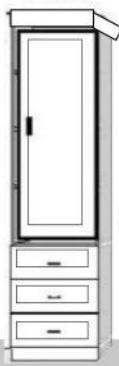

**Large Wardrobe**  
Two drawers, tilt down tray, two upper doors concealing a clothes hangar bar and adjustable shelf.  
**HPWU**  
34.5w x 18.5d x 85h  
WT 165 / 30 CUFT

**\$1,799**

**Two Drawers With Door**  
Two drawers, pull out tray, upper door with an adjustable shelf inside.  
**HPUF**  
26.5w x 19.5d x 85h  
WT 160 / 23 CUFT

**\$1,499**

**Three Drawer**  
Three drawers, with open adjustable shelves above.  
**HPTF** 122/23 26.5w x 19.5d x 85h  
**HTFS** 90/11 18.5w x 19.5d x 85h

**\$1,399 / \$1,349**

**Pull Out Tray**  
Two drawers, Pull out tray surface, with open adjustable shelves above.  
**HPNF** 122/23 26.5w x 19.5d x 85h  
**HNFS** 90/11 18.5w x 19.5d x 85h

**\$1,399 / \$1,349**

**Mini Wardrobe**  
Three drawers, upper door with clothes valet and shelf inside. (left or right handle)  
**HPWF** 26.5w x 18.5d x 85h  
WT 127 / 23 CUFT

**\$1,629**

**File Wardrobe**  
Two drawers, pull out tray, upper door with clothes valet and shelf inside. (left or right handle)  
**HPXF** 26.5w x 19.5d x 85h  
WT 127 / 23 CUFT

**\$1,629**

**File Pier**  
Two drawers, pencil drawer, with open adjustable shelves above.  
**HPLF** 122/23 26.5w x 19.5d x 85h

**\$1,399**

**Bookcase**  
Center fixed shelf with additional adjustable shelves.  
**HPBF** 82/23 26.5w x 19.5d x 85h  
**HBFS** 80/11 18.5w x 19.5d x 85h