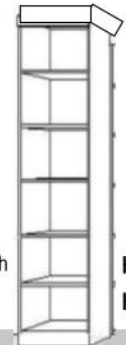

**Large Wardrobe**  
Two drawers, tilt down tray, two upper doors concealing a clothes hangar bar and adjustable shelf.  
**HPWU**  
34.5w x 18.5d x 85h  
WT 165 / 30 CUFT

**\$1,799**

**Two Drawers With Door**  
Two drawers, pull out tray, upper door with an adjustable shelf inside.  
**HPUF**  
26.5w x 19.5d x 85h  
WT 160 / 23 CUFT

**\$1,499**

**Three Drawer**  
Three drawers, with open adjustable shelves above.  
**HPTF** 122/23 26.5w x 19.5d x 85h  
**HTFS** 90/11 18.5w x 19.5d x 85h

**\$1,399 / \$1,349**

**Pull Out Tray**  
Two drawers, Pull out tray surface, with open adjustable shelves above.  
**HPNF** 122/23 26.5w x 19.5d x 85h  
**HNFS** 90/11 18.5w x 19.5d x 85h

**\$1,399 / \$1,349**

**Mini Wardrobe**  
Three drawers, upper door with clothes valet and shelf inside. (left or right handle)  
**HPWF** 26.5w x 18.5d x 85h  
WT 127 / 23 CUFT

**\$1,629**

**File Wardrobe**  
Two drawers, pull out tray, upper door with clothes valet and shelf inside. (left or right handle)  
**HPXF** 26.5w x 19.5d x 85h  
WT 127 / 23 CUFT

**\$1,629**

**File Pier**  
Two drawers, pencil drawer, with open adjustable shelves above.  
**HPLF** 122/23 26.5w x 19.5d x 85h

**\$1,399**

**Bookcase**  
Center fixed shelf with additional adjustable shelves.  
**HPBF** 82/23 26.5w x 19.5d x 85h  
**HBFS** 80/11 18.5w x 19.5d x 85h