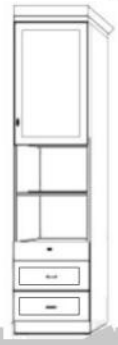

## PIER CABINETS

Heritage pier cabinets are made in the U.S. from solid birch and veneers on ply-core. Drawers have full extension glides and the wardrobe door(s) conceal a clothes valet along with an adjustable shelf. Piers are 85" tall (F), for a step down look.

When ordering piers please indicate on which side of the wallbed the pier is going (left or right side facing).

**HARDWARE OPTIONS:** #1 Brass, #2 Nickel Cup, #3 Stainless Bar, #4 Black Cup, #5 Mission, #6 Atherly Bronze, #7 Twisted Bronze or #8 Atherly Nickel.

**Large Wardrobe**  
Two drawers, tilt down tray, two upper doors concealing a clothes hangar bar and adjustable shelf.  
**HPWU**  
34.5w x 18.5d x 85h  
WT 165 / 30 CUFT

**\$1,799**

**Two Drawers With Door**  
Two drawers, pull out tray, upper door with an adjustable shelf inside.  
**HPUF**  
26.5w x 19.5d x 85h  
WT 160 / 23 CUFT

**\$1,499**

**Three Drawer**  
Three drawers, with open adjustable shelves above.  
**HPTF** 122/23 26.5w x 19.5d x 85h  
**HTFS** 90/11 18.5w x 19.5d x 85h

**\$1,399 / \$1,349**

**Pull Out Tray**  
Two drawers, Pull out tray surface, with open adjustable shelves above.  
**HPNF** 122/23 26.5w x 19.5d x 85h  
**HNFS** 90/11 18.5w x 19.5d x 85h