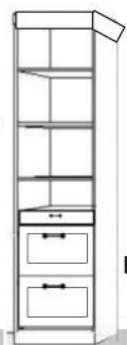

**Large Wardrobe**  
Two drawers, tilt down tray, two upper doors concealing a clothes hangar bar and adjustable shelf.  
**HPWU**  
34.5w x 18.5d x 85h  
WT 165 / 30 CUFT

**\$1,799**

**Two Drawers With Door**  
Two drawers, pull out tray, upper door with an adjustable shelf inside.  
**HPUF**  
26.5w x 19.5d x 85h  
WT 160 / 23 CUFT

**\$1,499**

**Three Drawer**  
Three drawers, with open adjustable shelves above.  
**HPTF** 122/23 26.5w x 19.5d x 85h  
**HTFS** 90/11 18.5w x 19.5d x 85h

**\$1,399 / \$1,349**

**Pull Out Tray**  
Two drawers, Pull out tray surface, with open adjustable shelves above.  
**HPNF** 122/23 26.5w x 19.5d x 85h  
**HNFS** 90/11 18.5w x 19.5d x 85h

**\$1,399 / \$1,349**

**Mini Wardrobe**  
Three drawers, upper door with clothes valet and shelf inside. (left or right handle)  
**HPWF** 26.5w x 18.5d x 85h  
WT 127 / 23 CUFT

**\$1,629**

**File Wardrobe**  
Two drawers, pull out tray, upper door with clothes valet and shelf inside. (left or right handle)  
**HPXF** 26.5w x 19.5d x 85h  
WT 127 / 23 CUFT

**\$1,629**

**File Pier**  
Two drawers, pencil drawer, with open adjustable shelves above.  
**HPLF** 122/23 26.5w x 19.5d x 85h

**\$1,399**

**Bookcase**  
Center fixed shelf with additional adjustable shelves.  
**HPBF** 82/23 26.5w x 19.5d x 85h  
**HBFS** 80/11 18.5w x 19.5d x 85h