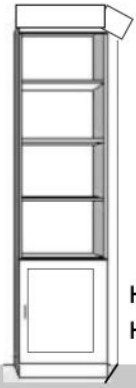

**\$1,399 / \$1,349**

**Mini Wardrobe**  
Three drawers, upper door with clothes valet and shelf inside. (left or right handle)  
**HPWF** 26.5w x 18.5d x 85h  
WT 127 / 23 CUFT

**\$1,629**

**File Wardrobe**  
Two drawers, pull out tray, upper door with clothes valet and shelf inside. (left or right handle)  
**HPXF** 26.5w x 19.5d x 85h  
WT 127 / 23 CUFT

**\$1,629**

**File Pier**  
Two drawers, pencil drawer, with open adjustable shelves above.  
**HPLF** 122/23 26.5w x 19.5d x 85h

**\$1,399**

**Bookcase**  
Center fixed shelf with additional adjustable shelves.  
**HPBF** 82/23 26.5w x 19.5d x 85h  
**HBFS** 80/11 18.5w x 19.5d x 85h

**\$949 / \$849**

**Peninsula Desk** Lateral file drawer, medium drawer and pencil drawer with 84" long desktop. Require HPCF to receive the desktop.

**HFD**-24w x 17d x 29h  
84" long desktop  
**straight desk: \$849**  
**shaped desk: \$949**

**Door Pier**  
One lower door with open adjustable shelves above.  
**\$1,199 / \$1,149**  
**HPCF** 88/23 26.5w x 19.5d x 85h  
**HCFS** 80/11 18.5w x 19.5d x 85h