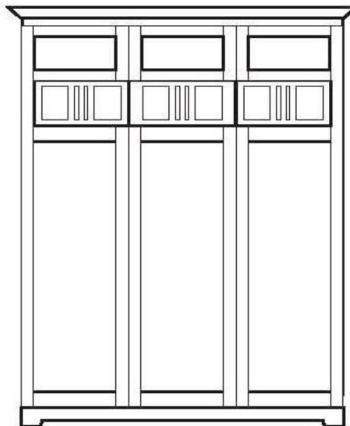

Dimensions:

		Closed / Open
WM-Q		
QUEEN	\$3,699	70 x 24.5 x 90
Oak		70 x 92 x 90

**Can accommodate up to 12" thick mattress

WM PIERS

*All piers come standard 85" tall. Please specify if 90" tall needed.

Small (S) 18.5 x 19.5 x 85

<p>KP Straight Desk 84.5 x 24 x 1.5 + Pedestal 23.5 x 17.25 x 28.5 \$799</p> <p><i>*Straight Desk only uses 'ODM' Pier</i></p>
--