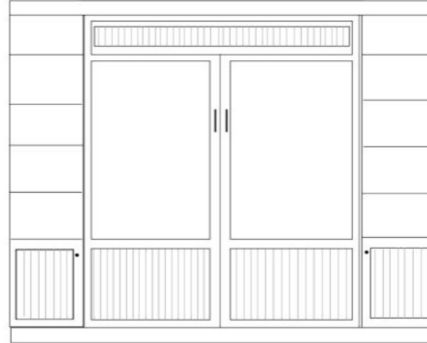

Wallbeds
"n" More

A comfortable extra
bed for any room!

Nantucket

Nantucket Set

Bed + 2 Door Piers

To make a complete 8' Wall Unit

Bed & other Pier Styles and
Sizes Available

Nantucket

WN-Q
QUEEN
\$3,399

Birch
65 x 17 x 90
65 x 86 x 90

8' Wall Set = Bed with 2 - 16" Door Piers

Piers on wall unit cannot be substituted
Beadboard on Wall Unit Piers ONLY

WN-QS
Queen
Bed/Pier Set
\$4,999

96 x 17 x 90
96 x 86 x 90

*All piers come standard 85" tall. Please specify if 90" tall needed.

- Small (S) 16 x 17 x 85
- Medium (M) 24 x 17 x 85

	<p>OD (S or M) Open/Door \$1,149 \$1,249</p> <p>*ODM used with Straight Desk</p>		<p>PT (S or M) Open/3 Drawer \$1,299 \$1,349</p>		<p>PXM Wardrobe/File/ Pencil Drawer Medium Only \$1,549</p>		<p>PLM Open/File/ Pencil Drawer Medium Only \$1,349</p>
--	--	--	--	--	---	--	---

	<p>KP Straight Desk 84.5 x 24 x 1.5 + Pedestal 23.5 x 17.25 x 28.5 \$849</p> <p>*Straight Desk only uses 'ODM' Pier</p>
--	---

	<p>SKP Shaped Desk 84.5 x 24 x .75 + Pedestal 23.5 x 17.25 x 28.5 \$949</p> <p>**Shaped Desk only uses 'DPL' pier</p>
--	---