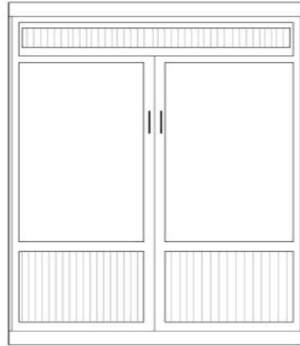

Nantucket

Retail Price Sheet

Finishes:

- Natural -N
- Maple -M
- Gray-G
- Sunset -S
- Cinnamon -E
- Chocolate -D
- Gray Bark -GB
- Cognac Red - R
- Caramel - B

**White -WH
**10% Up-Charge

**Can accommodate up to 12" thick mattress

WN-Q
QUEEN
$3,399

Birch
65 x 17 x 90
65 x 86 x 90