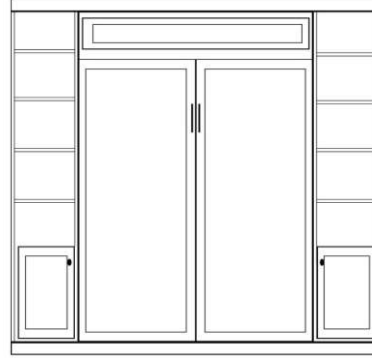

Wallbeds
"n" More

A comfortable extra
bed for any room!

Tahoe

Tahoe Set

Bed + 2 Door Piers

To make a complete 8' Wall Unit

Bed & other Pier Styles and
Sizes Available

Tahoe

WO-Q
QUEEN
\$3,349
Birch
65 x 17 x 90
65 x 86 x 90

8' Wall Set = Bed with 2 - 16" Door Piers

WO-QS
Queen Bed/Pier Set
\$4,999
Birch
96 x 17 x 90
96 x 86 x 90

Piers on wall unit cannot be substituted

WO PIERS

*All piers come standard 85" tall. Please specify if 90" tall needed.

- Small (S) 16 x 17 x 85
- Medium (M) 24 x 17 x 85

	OD (S or M) Open/Door \$1,199 \$1,299 *ODM used with Straight Desk		PT (S or M) Open/3 Drawer \$1,299 \$1,349		PXM Wardrobe/File/ Pencil Drawer Medium Only \$1,549		PLM Open/File/ Pencil Drawer Medium Only \$1,349
--	--	--	--	--	--	--	--