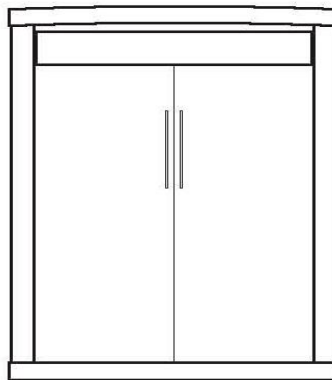

Euro Deluxe

Dimensions:

Closed / Open

WE-F	Euro	
FULL	$3,399	59 x 17 x 85
Birch		59 x 81 x 85

WE-Q	Euro	
QUEEN	$3,399	65 x 17.25 x 90
Birch		65 x 86 x 90

WD-Q	Euro Deluxe	
QUEEN	$4,549	75 x 25 x 90
Birch		75 x 92 x 90

**Can accommodate up to 12" thick mattress

Hardware:

- Stainless Bar #3
- Bronze Bar #13

WE PIERS

*All piers come standard 85" tall. Please specify if 90" tall needed.

- Small (S) 15.75 x 17.25 x 85
- Medium (M) 23.5 x 17.25 x 85

	OD (S or M) Open/Door $999 $1,099		PT (S or M) Open/3 Drawer $1,249 $1,299		PXM Wardrobe/File/ Pencil Drawer Medium Only $1,499		PLM Open/File/ Pencil Drawer Medium Only $1,299
	OW (S or M) Open/Drawer w/ Pull Out Tray $1,249 $1,299		PWM Wardrobe/ 3 Drawer Medium Only $1,499		BK (S or M) Bookcase $799 $849		GC Guest Chest 31.5 x 17.25 x 85 Large Only $1,699
	ODM Open/Door Medium Desk Pier $1,099	 <i>Straight Desk only uses 'ODM' Pier</i>		KP Straight Desk 84.5 x 24 x 1.5 + Pedestal 23.5 x 17.25 x 28.5 $799	 afc Rolling File Cart 16.5 x 21.5 x 28 $799		
	DPL Large Desk Pier 31.5 x 17.25 x 85 $1,249	 <i>Shaped Desk only uses 'DPL' pier</i>		SKP Shaped Desk 84.5 x 24 x .75 + Pedestal 23.5 x 17.25 x 28.5 $899	 FDP Folding Desk Pier 24 x 85 Desk 48" Long Extends to 65" $1,699