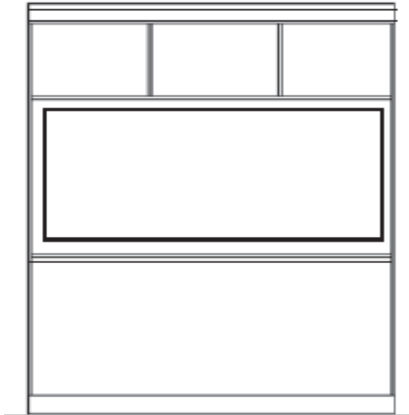

Deluxe Hiddenbed with Hutch

Retail Price Sheet

Finishes:

- Cognac Red - R Caramel - B
- Natural -N Sunset -S
- Maple -M Grey Bark - GB
- Gray-G Chocolate -D
- Cinnamon -E
- **White -WH**

****10% Up-Charge ****

Hiddenbed With Hutch on Top

Dimensions:

| | | Closed / Open | |
|--------------|----------------|------------------|--|
| WTW-Q | | | |
| QUEEN | \$4,399 | 88.5 x 50.5 x 90 | |
| Birch | | 88.5 x 70 x 90 | |

Depth of Bed Cabinets w/out Desk:
Queen - 22.5" Deep

****HIDDENBEDS ACCOMMODATE MATTRESSES UP TO 10" THICK MAXIMUM****

WTW PIERS

*WTW piers come standard 90" tall.

- Small (S) 16 x 17 x 90
- Medium (M) 24 x 17 x 90