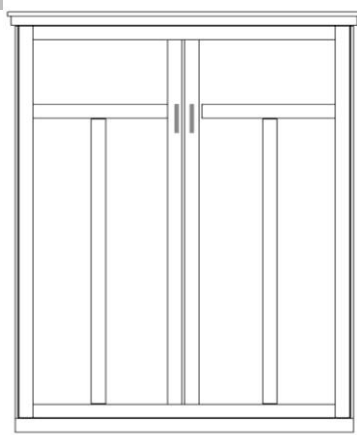

Lodge

Retail Price Sheet

Finishes:

- Cognac Red - R Caramel - B
- Natural -N Sunset -S
- Maple -M Grey Bark - GB
- Gray-G Chocolate -D
- Cinnamon -E

Dimensions:

| | | Closed / Open |
|--------------|----------------|----------------|
| WL-Q | Lodge | |
| Queen | \$3,399 | 69 x 18.5 x 90 |
| Birch | | 69 x 87 x 90 |

**Can accommodate up to 12" thick mattress

Hardware:

- Stainless Bar #3
- Atherly Bronze #6
- Atherly Nickel #8
- Cypress Satin Gold #9
- Cody Black #10
- Cody Satin Nickel #11
- Cody Bronze #12
- Bronze Bar #13

Lodge Bed

WL PIERS

*All piers come standard 85" tall.

- Small (S) 17.5 x 18.5 x 85
- Medium (M) 25.5 x 18.5 x 85
- Large (L) 33.5 x 18.5 x 85

| | | | | | | | |
|---|---|---|---|---|---|---|---|
|  | <p>OD (S or M) Open/Door</p> <p>\$1,249 \$1,299</p> |  | <p>PT (S, M or L) Open/3 Drawer</p> <p>\$1,299 \$1,359 \$1,449</p> |  | <p>PXM Wardrobe/File/ Pencil Drawer Medium Only</p> <p>\$1,599</p> |  | <p>PL Open/File/ Pencil Drawer (S or M)</p> <p>\$1,299 \$1,359</p> |
|  | <p>OW (S or M) Open/Drawer w/ Pull Out Tray</p> <p>\$1,299 \$1,359</p> |  | <p>PWM Wardrobe/ 3 Drawer Medium Only</p> <p>\$1,599</p> |  | <p>BK (S or M) Bookcase</p> <p>\$999 \$1,049</p> |  | <p>DU (L or R) Door/Open/Pull Out/2 Drawer</p> <p>\$1,499</p> |
|  | <p>ODM Open/Door Medium Desk Pier</p> <p>\$1,299</p> |  <p><i>Straight Desk only uses 'ODM' Pier</i></p> | | <p>KP Straight Desk 83 x 24 x 1.5 + Pedestal 24 x 17 x 29</p> <p>\$799</p> |  | <p>DPL Large Desk Pier 33.5 x 18.5 x 85</p> <p>\$1,299</p> | |

SKP
Shaped Desk
83 x 24 x .75
+
Pedestal
24 x 17 x 29

\$999

Shaped Desk only uses 'DPL' pier

FDP
Folding Desk Pier
24 x 85
Desk 48" Long
Extends to 65"

\$1,699