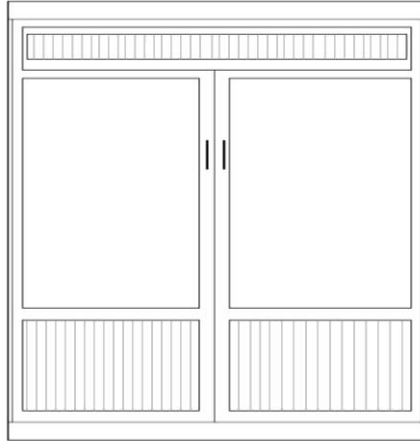

Nantucket

Retail Price Sheet

Finishes:

- Natural -N
- Maple -M
- Gray-G
- Sunset -S
- Cinnamon -E
- Chocolate -D
- Gray Bark -GB
- Cognac Red - R
- Caramel - B

**White -WH
**10% Up-Charge

WN-Q	WN-F
QUEEN	FULL
\$3,499	\$3,499
Birch	Birch
65 x 17 x 90	59 x 17 x 85
65 x 86 x 90	59 x 81 x 85

WN PIERS

Piers do NOT have Beadboard

*All piers come standard 85" tall. Please specify if 90" tall needed.

- Small (S) 16 x 17 x 85
- Medium (M) 24 x 17 x 85

	<p>OD (S or M) Open/Door \$1,199 \$1,249</p> <p>*ODM used with Straight Desk</p>		<p>PT (S or M) Open/3 Drawer \$1,299 \$1,359</p>		<p>PXM Wardrobe/File/ Pencil Drawer Medium Only \$1,599</p>		<p>PLM Open/File/ Pencil Drawer Medium Only \$1,359</p>
--	--	--	--	--	---	--	---

	<p>OW (S or M) Open/Drawer w/ Pull Out Tray \$1,299 \$1,359</p>		<p>PWM Wardrobe/ 3 Drawer Medium Only \$1,599</p>		<p>BK (S or M) Bookcase \$999 \$1,049</p>		<p>DPL Large Desk Pier 31.5 x 17.25 x 85 \$1,299</p> <p>**DPL used with Shaped Desk</p>
---	---	---	---	---	---	---	---

	<p>KP Straight Desk 84.5 x 24 x 1.5 + Pedestal 23.5 x 17.25 x 28.5 \$899</p> <p>*Straight Desk only uses 'ODM' Pier</p>
---	---

	<p>SKP Shaped Desk 84.5 x 24 x .75 + Pedestal 23.5 x 17.25 x 28.5 \$999</p> <p>**Shaped Desk only uses 'DPL' pier</p>
--	---