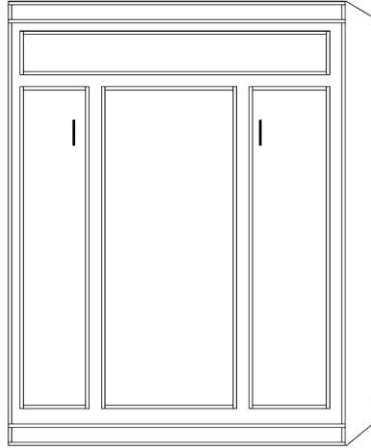

Dimensions:

		Closed / Open
WP-Q QUEEN		65 x 17.25 x 90
	Birch	65 x 86 x 90
WP-F FULL		59 x 17.25 x 85
	Birch	59 x 81 x 85

**Can accommodate up to 12" thick mattress

WP PIERS

*All piers come standard 85" tall. Please specify if 90" tall needed.

- Small (S) 15.75 x 17.25 x 85
- Medium (M) 23.5 x 17.25 x 85

	OD (S or M) Open/Door \$1,199 \$1,249		PT (S or M) Open/3 Drawer \$1,249 \$1,359		PXM Wardrobe/File/ Pencil Drawer Medium Only \$1,599		PLM Open/File/ Pencil Drawer Medium Only \$1,359
--	---	--	---	--	---	--	---

	DPL Large Desk Pier 31.5 x 17.25 x 85 \$1,299		DU (L or R) Door/Open/Pull Out/2 Drawer Medium Only \$1,499		BFC Rolling File Cart 16.5 x 21.5 x 28 \$799
--	---	--	--	--	--

	KP Straight Desk 84.5 x 24 x 1.5 + Pedestal 23.5 x 17.25 x 28.5 \$899		SKP Shaped Desk 84.5 x 24 x .75 + Pedestal 23.5 x 17.25 x 28.5 \$999		FDP Folding Desk Pier 24 x 85 Desk 48" Long Extends to 65" \$1,699
--	--	--	---	--	--