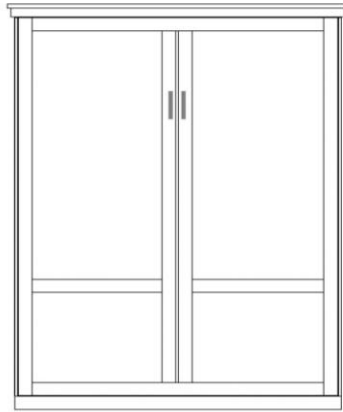

Saratoga

Retail Price Sheet

Finishes:

- Cognac Red - R Caramel - B
- Natural -N Sunset -S
- Maple -M Grey Bark - GB
- Gray-G Chocolate -D
- Cinnamon -E
- **White -WH**
- **10% Up-Charge ****

Dimensions:

		Closed / Open
WS-Q	Saratoga	
Queen	\$3,399	69 x 18.5 x 90
Birch		69 x 87 x 90

****Can accommodate up to 12" thick mattress**

Hardware:

- Stainless Bar #3
- Atherly Bronze #6
- Atherly Nickel #8
- Cypress Satin Gold #9
- Cody Black #10
- Cody Satin Nickel #11
- Cody Bronze #12
- Bronze Bar #13

Saratoga Bed

WS PIERS

**All piers come standard 85" tall.*

- Small (S) 17.5 x 18.5 x 85
- Medium (M) 25.5 x 18.5 x 85
- Large (L) 33.5 x 18.5 x 85

	OD (S or M) Open/Door \$1,249 \$1,299		PT (S, M or L) Open/3 Drawer \$1,299 \$1,359 \$1,449		PXM Wardrobe/File/ Pencil Drawer Medium Only \$1,599		PL Open/File/ Pencil Drawer (S or M) \$1,299 \$1,359
	OW (S or M) Open/Drawer w/ Pull Out Tray \$1,299 \$1,359		PWM Wardrobe/ 3 Drawer Medium Only \$1,599		BK (S or M) Bookcase \$999 \$1,049		DU (L or R) Door/Open/Pull Out/2 Drawer \$1,499
	ODM Open/Door Medium Desk Pier \$1,299	 <i>Straight Desk only uses 'ODM' Pier</i>		KP Straight Desk 83 x 24 x 1.5 + Pedestal 24 x 17 x 29 \$799		DPL Large Desk Pier 33.5 x 18.5 x 85 \$1,299	

SKP
 Shaped Desk
 83 x 24 x .75
 +
 Pedestal
 24 x 17 x 29
 \$999

Shaped Desk only uses 'DPL' pier

FDP
 Folding Desk Pier
 24 x 85
 Desk 48" Long
 Extends to 65"
 \$1,699