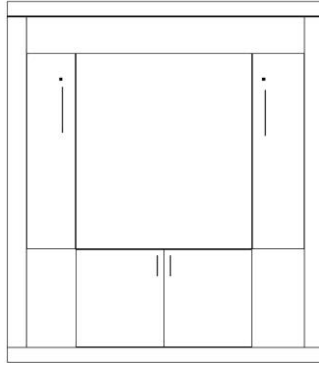

### Dimensions:

		Closed / Open
<b>WET-Q</b>	<b>Euro Table</b>	Table 40x51x29
<b>Queen</b>	<b>\$4,199</b>	65 x 17 x 90
Birch		65 x 86 x 90

\*\*Can accommodate up to 12" thick mattress

<b>WDT-Q</b>	<b>Euro Deluxe</b>	Table 40x51x29
<b>Queen</b>	<b>Table</b>	75 x 25 x 90
Birch	<b>\$5,499</b>	75 x 92 x 90