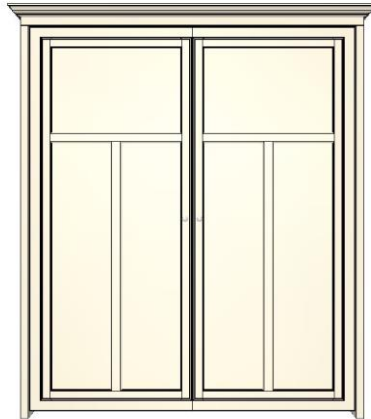

Wallbeds
"n" More

A comfortable extra
bed for any room!

Mansfield Wallbed

by ODC

Mansfield

Oak Designs Corp
Retail Price Sheet

Alder Finishes:

- PE - Pecan
- MO - Mocha
- HZ - Hazelnut
- MN - Midnight
- AC - Antique Cherry
- WG - Weathered Gray
- SL- Slate
- WT - White**
- BK - Black**
- **15% Up-Charge**

- (XS) Xsmall 17" w x 17.75" d
- (S) Small 21" w x 17.75" d
- (M) Medium 25" w x 17.75" d
- (L) Large 31" w x 17.75" d
- (XL) XLarge 37" w x 17.75" d
- (F) Full 72" h
- (Q) Queen 84" h

LIGHTS \$329

Dimensions: