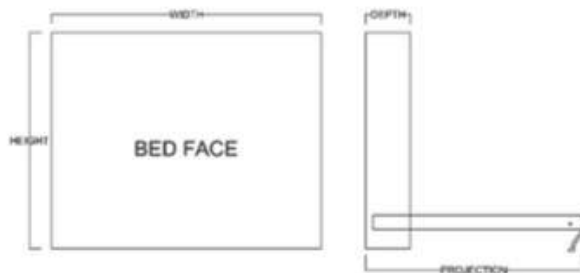

Refer to side cabinet sheet for more information.

MURPHY BED DIMENSIONS

SIZE	HEIGHT	WIDTH	DEPTH	*PROJECTION
Queen	68 1/2"	85"	16 5/8"	65 5/8"
Full (Double)	62 1/2"	80"	16 5/8"	59 5/8"
XL Twin	47 1/2"	85"	16 5/8"	44 5/8"
Twin	47 1/2"	80"	16 5/8"	44 5/8"

*Projection is the dimension from the wall to the outside of the bed frame in the open position.

These dimensions refer to the finished furniture piece after it is assembled. Upon delivery, the bed is broken down into six (6) pieces, with the decorative bed face being the largest of those pieces. (For more information on if your bed will fit, refer to the website.)