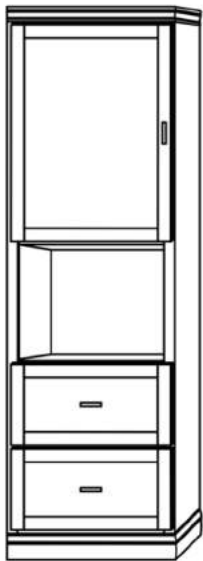

Heartland Collection Cabinet Options

Wallbeds
"n" More

A comfortable extra bed for any room!

VC 209
18" - $1299
24" - $1399
30" - $1499