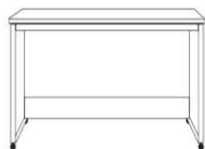

### WT PIERS

\*WT piers come standard 90" tall.

- Small (S)            16 x 17 x 90
- Medium (M)        24 x 17 x 90

OD (S or M)  
Open/Door  
  
\$999  
\$1,099

PT (S or M)  
Open/3 Drawer  
  
\$1,249  
\$1,299

PXM  
Wardrobe/File/  
Pencil Drawer  
Medium Only  
\$1,499

PLM  
Open/File/  
Pencil Drawer  
Medium Only  
\$1,299

OW (S or M)  
Open/Drawer  
w/ Pull Out Tray  
\$1,249  
\$1,299

PWM  
Wardrobe/  
3 Drawer  
Medium Only  
\$1,499

BK (S or M)  
Bookcase  
  
\$799  
\$849

DC  
Desk Cart  
\$749  
63 x 21 7/8 x 31 1/2

NS or NST  
Nightstand  
24 x 16 x 29  
\$799

MC  
Media Cart  
\$799  
63 x 16 x 26

\*Available with  
Drawer (NS) or  
Pullout Tray  
(NST)