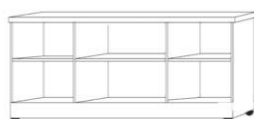

MC
Media Cart
$799
63 x 16 x 26

*Available with
Drawer (NS) or
Pullout Tray
(NST)