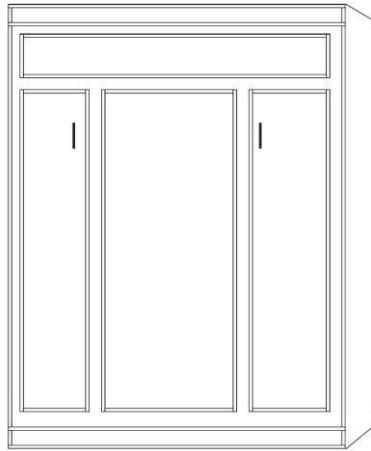

Dimensions:

		Dimensions
		Closed / Open
WP-Q QUEEN		65 x 17.25 x 90
	Birch	65 x 86 x 90
WP-F FULL		59 x 17.25 x 85
	Birch	59 x 81 x 85

**Can accommodate up to 12" thick mattress

WP PIERS

*All piers come standard 85" tall. Please specify if 90" tall needed.

- Small (S) 15.75 x 17.25 x 85
- Medium (M) 23.5 x 17.25 x 85

OD (S or M)
Open/Door

\$1,199
\$1,249

PT (S or M)
Open/3 Drawer

\$1,249
\$1,359

PXM
Wardrobe/File/
Pencil Drawer
Medium Only
\$1,599

PLM
Open/File/
Pencil Drawer
Medium Only
\$1,359