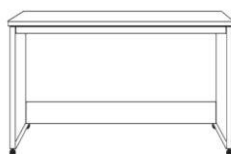

Dimensions:

		Dimensions
		Closed / Open
WP-Q QUEEN		65 x 17.25 x 90
	Birch	65 x 86 x 90
WP-F FULL		59 x 17.25 x 85
	Birch	59 x 81 x 85

**Can accommodate up to 12" thick mattress

WP PIERS

*All piers come standard 85" tall. Please specify if 90" tall needed.

OW (S or M)
Open/Drawer
w/ Pull Out Tray
\$1,299
\$1,359

PWM
Wardrobe/
3 Drawer
Medium Only
\$1,599

BK (S or M)
Bookcase

\$999
\$1,049

GC
Guest Chest
31.5 x 17.25 x 85
Large Only
\$1,799

DPL
Large Desk Pier
31.5 x 17.25 x 85
\$1,299

DU (L or R)
Door/Open/Pull
Out/2 Drawer
Medium Only
\$1,499

BFC
Rolling File Cart
16.5 x 21.5 x 28

\$799

NS or NST
Nightstand
24 x 16 x 29
\$799

*Available with
Drawer (NS) or
Pullout Tray
(NST)

KP
Straight Desk
84.5 x 21 7/8 x 1.5
+
Pedestal
23.5 x 17.25 x 28.5
\$899

SKP
Shaped Desk
84.5 x 31 x .75
+
Pedestal
23.5 x 17.25 x 28.5
\$999

FDP
Folding Desk Pier
24 x 85
Desk 48" Long
Extends to 59"
\$1,699

Straight Desk only uses 'ODM' Pier

Shaped Desk only uses 'DPL' pier