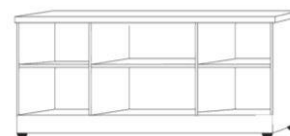

MC
Media Cart
$799
63 x 16 x 26