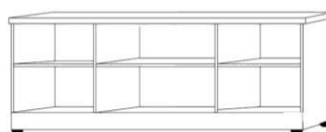

DPL
Large Desk Pier
31.5 x 17.25 x 85
\$1,299

**DPL used with Shaped Desk

KP
Straight Desk
84.5 x 21 7/8 x 1.5
+
Pedestal
23.5 x 17.25 x 28.5
\$899

*Straight Desk only uses 'ODM' Pier

SKP
Shaped Desk
84.5 x 31 x .75
+
Pedestal
23.5 x 17.25 x 28.5
\$999

**Shaped Desk only uses 'DPL' pier

NS or NST
Nightstand
24 x 16 x 29
\$799

*Available with Drawer (NS) or Pullout Tray (NST)

FDP
Folding Desk Pier
24 x 85
Desk 48" Long
Extends to 59"
\$1,699

DC
Desk Cart
\$749
63 x 21 7/8 x 31 1/2