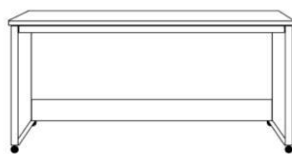

DPL
Large Desk Pier
31.5 x 17.25 x 85
\$1,299

**DPL used with Shaped Desk

KP
Straight Desk
84.5 x 21 7/8 x 1.5
+
Pedestal
23.5 x 17.25 x 28.5
\$899

*Straight Desk only uses 'ODM' Pier

SKP
Shaped Desk
84.5 x 31 x .75
+
Pedestal
23.5 x 17.25 x 28.5
\$999

**Shaped Desk only uses 'DPL' pier

NS or NST
Nightstand
24 x 16 x 29
\$799

*Available with Drawer (NS) or Pullout Tray (NST)

FDP
Folding Desk Pier
24 x 85
Desk 48" Long
Extends to 59"
\$1,699

DC
Desk Cart
\$749
63 x 21 7/8 x 31 1/2